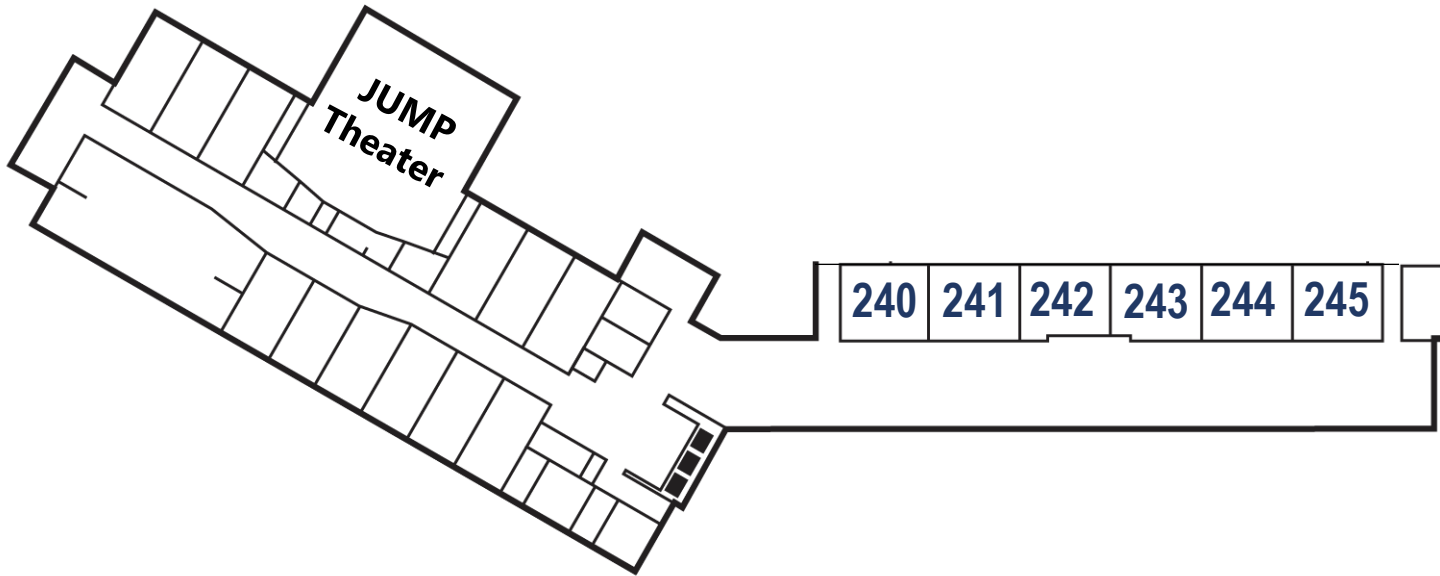

SECOND FLOOR

THIRD FLOOR