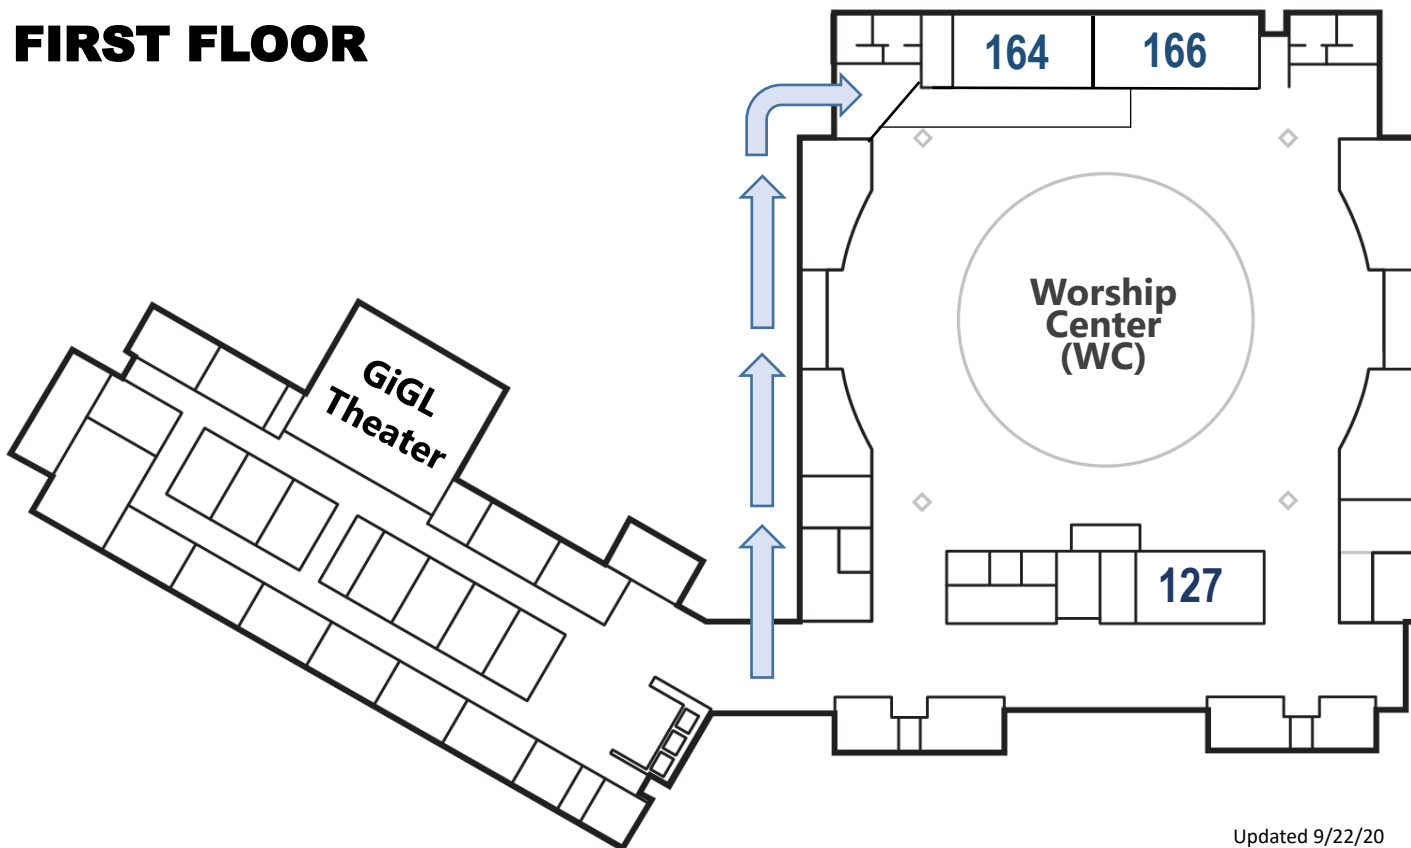

Bible Study Guide

1463 Campus

Worship

Two identical worship services take place each week at 9:30 and 11:00am.

Bible Study

Bible Study is offered for all ages at 8:30, 9:30 and 11:00am. Shown here is a list of Adult Bible Study classes.

Time	Attendees	0-5yrs	Elementary	Teens	Class	Flr	Rm	
8:30	Married	50's-60's			Power Aid	1	164	
	All	60+			Cross Talk	1	WC	
9:30	Married	20's-30's	•		Ignite	2	241	
		30's-40's	•	•	Starting Point	2	240	
			•	•	Navigation	2	241	
			•	•	Joint Venture	1	164	
	40's-50's	•	•	Search Party	1	166		
			•	The Quest	1	127		
	All	All Ages	•	•	Thirst	2	245	
11:00	Single	20's			Encounter	3	306	
		20's-40's	•	•	Oasis	2	244	
	Married	20's-30's	•	•	Drive	3	304	
		30's-40's	•	•	Stories	2	240	
				•	•	Roots	1	127
		40's-50's		•	The Ranch	1	127	
		50's-60's			Open Road	2	243	
	All	All Ages	•	•	•	Unidos (Español)	2	245
			•	•	•	Light (中文)	2	241

FIRST FLOOR