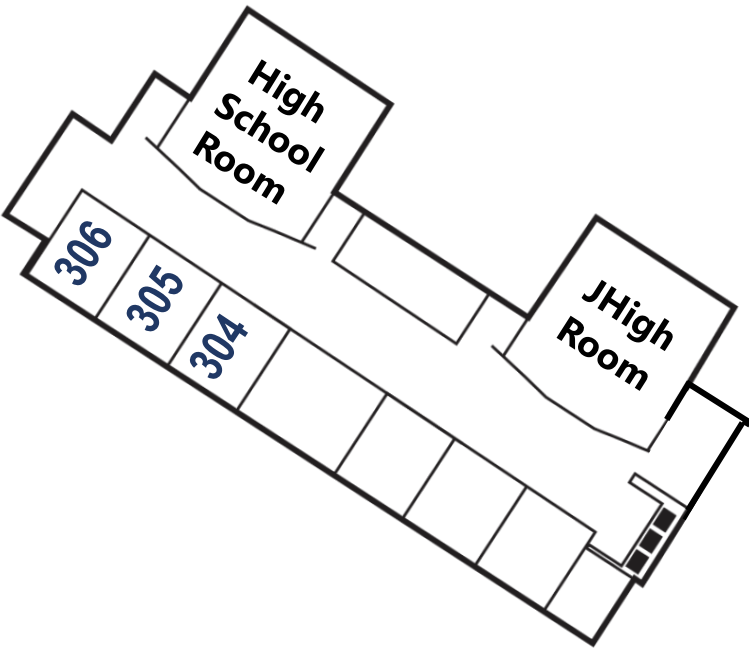

Questions? Let us know!

Kyle Leak
Adult Ministries Pastor
kleak@second.org

Mitch Boles
Student Pastor (teens)
mboles@second.org

Landon Church
Family Pastor (kids)
lchurch@second.org

1463 CAMPUS

5757 FM 1463 | KATY, TX
713.722.1850 | SECOND.ORG