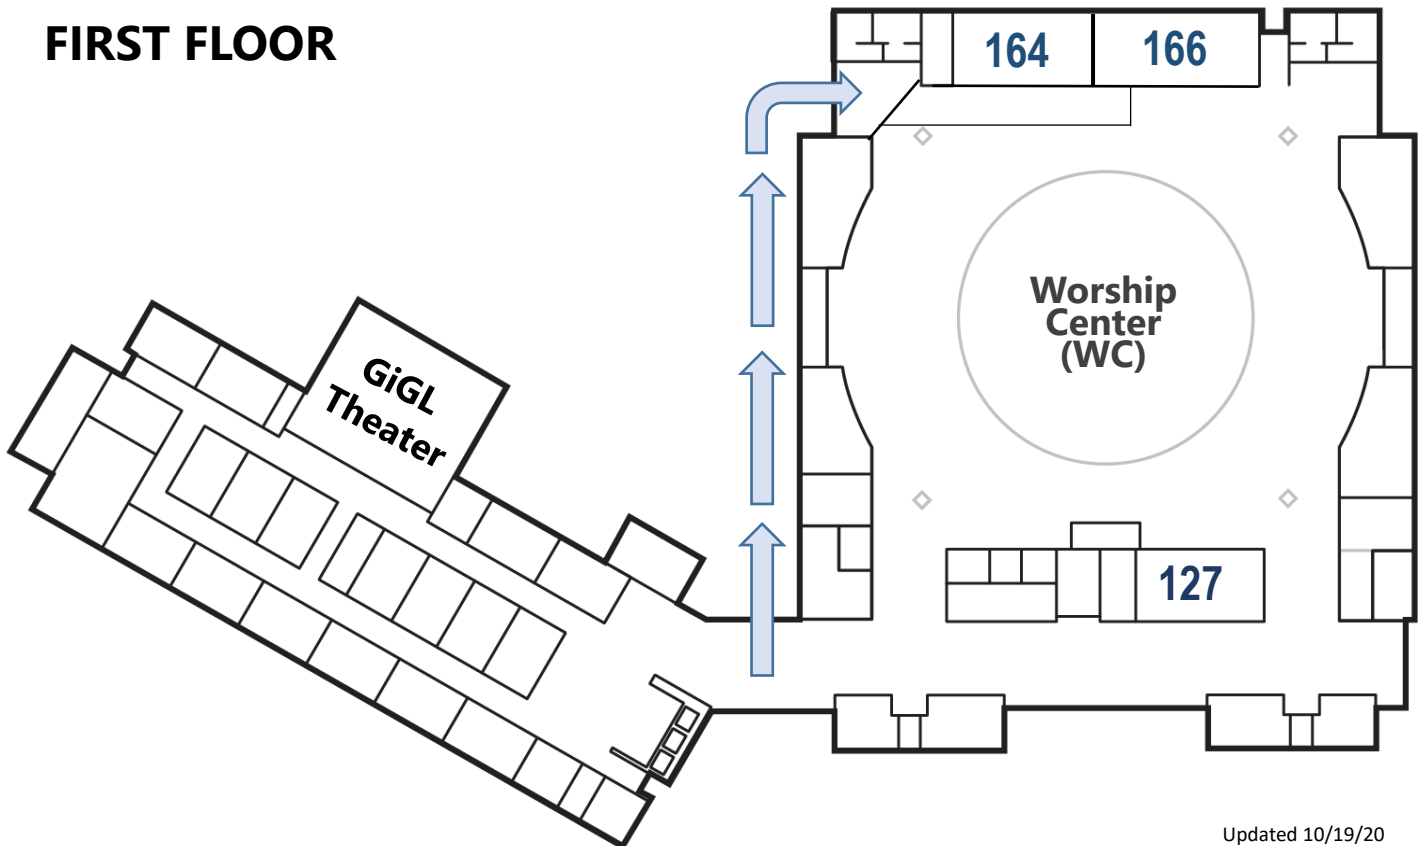

Bible Study Guide

1463 Campus

Worship

Two identical worship services take place each week at 9:30 and 11:00am.

Bible Study

Bible Study is offered for all ages at 8:30, 9:30 and 11:00am. Shown here is a list of Adult Bible Study classes.

Time	Attendees		0-5yrs	Elementary	Teens	Class	Flr	Rm
8:30	Married	50's-60's				Power Aid	1	164
	All	60+				Cross Talk	1	WC
9:30	Married	20's-30's	•			Ignite	2	244
		30's-40's	•	•		Starting Point	2	240
			•	•		Navigation	2	241
				•	•	Joint Venture	1	164
		40's-50's		•	•	Search Party	1	166
					•	The Quest	1	127
All	All Ages	•	•	•	Thirst	2	245	
11:00	Single	20's				Encounter	3	306
		20's-40's	•	•	•	Oasis	2	244
	Married	20's-30's	•	•		Drive	2	241
		30's-40's	•	•		Stories	2	240
				•	•	Roots	1	127
		40's-50's			•	The Ranch	1	127
		50's-60's				Open Road	2	243
	All	All Ages	•	•	•	Unidos (Español)	2	245
•			•	•	Light (中文)	3	304	

FIRST FLOOR