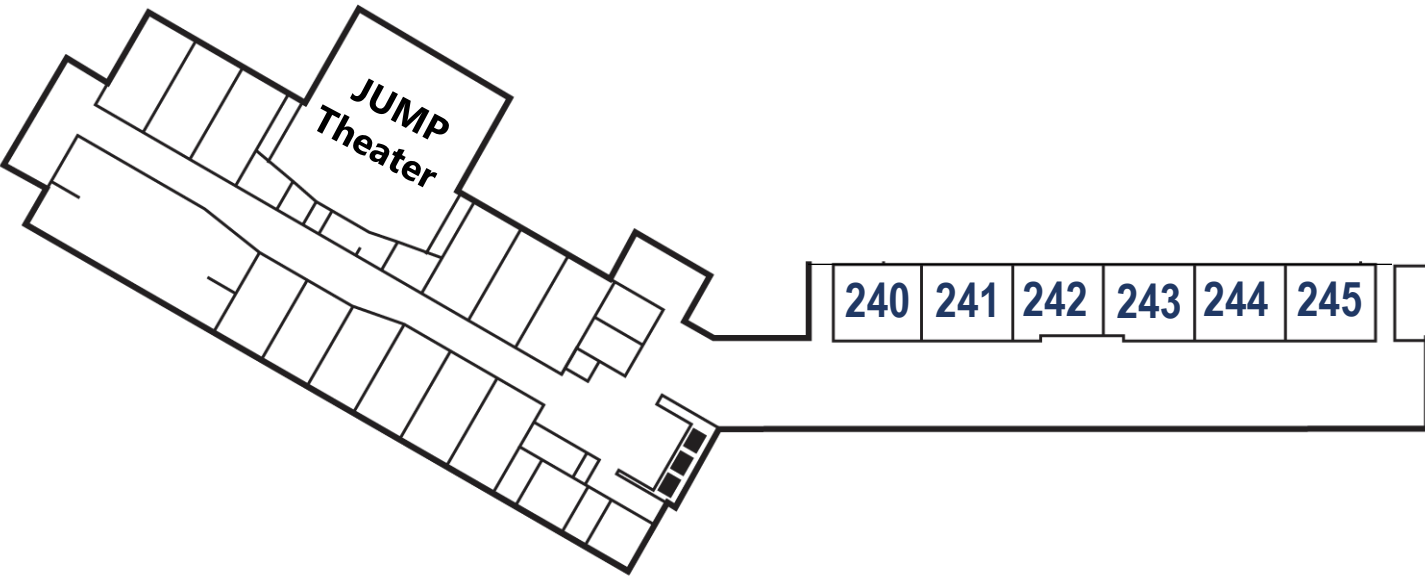

SECOND FLOOR

THIRD FLOOR