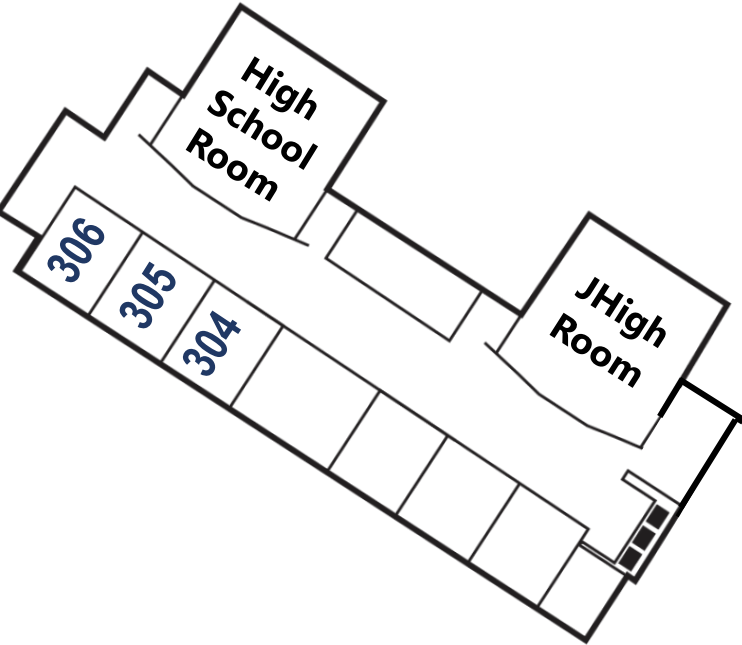

Questions? Let us know!

Kyle Leak
Adult Ministries Pastor
kleak@second.org

Mitch Boles
Student Pastor (teens)
mboles@second.org

Landon Church
Family Pastor (kids)
lchurch@second.org

1463 CAMPUS
5757 FM 1463 | KATY, TX
713.722.1850 | SECOND.ORG