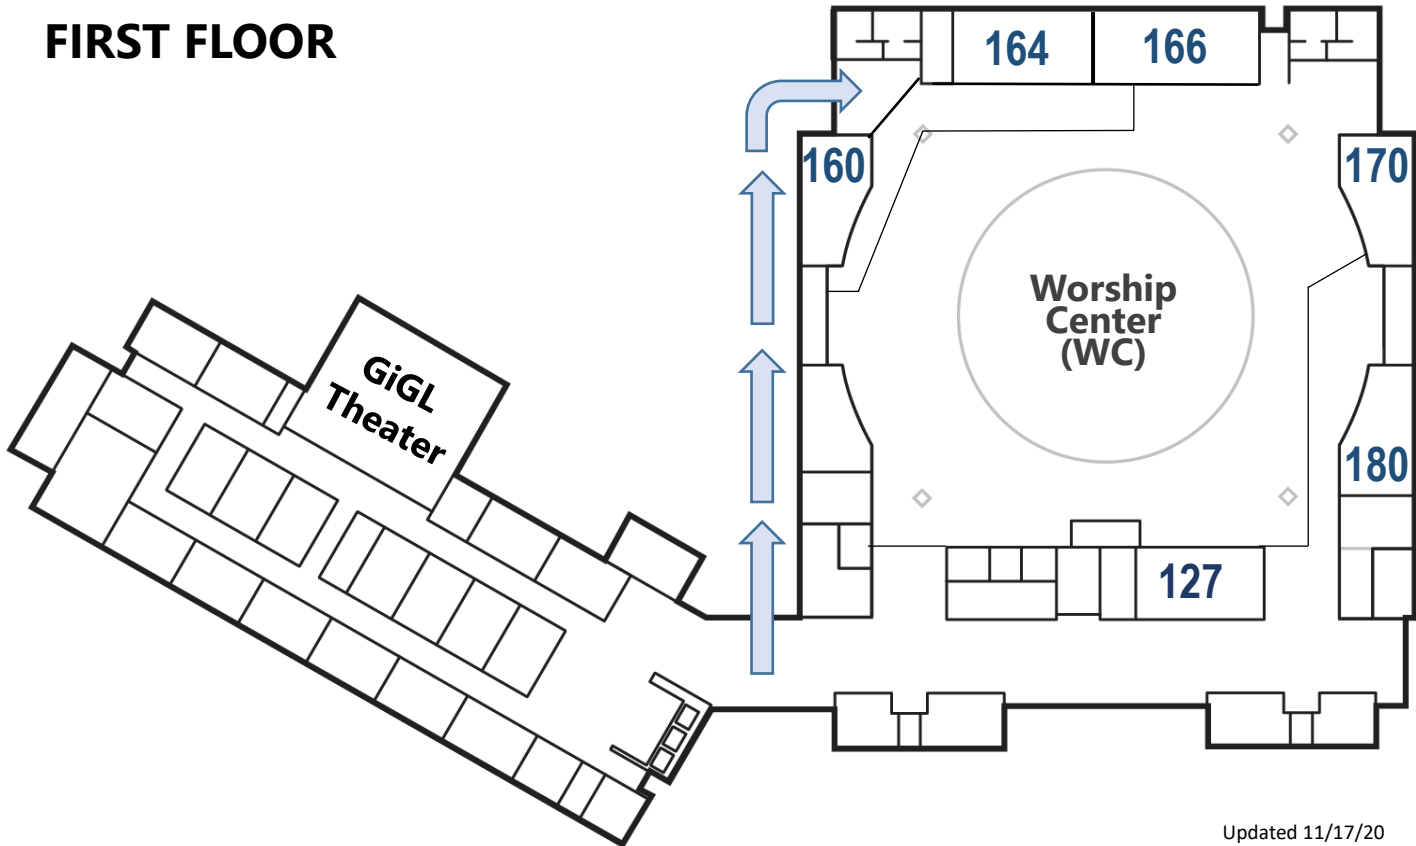

Bible Study Guide

1463 Campus

Worship

Two identical worship services take place each week at 9:30 and 11:00am.

Bible Study

Bible Study is offered for all ages at 8:30, 9:30 and 11:00am. Shown here is a list of Adult Bible Study classes.

Time	Attendees	0-5yrs	Elementary	Teens	Class	Flr	Rm		
8:30	Married	50's-60's			Power Aid	1	164		
	All	60+			Cross Talk	1	WC		
9:30	Married	20's-30's	•		Ignite	2	244		
		30's-40's	•	•	Starting Point	2	240		
			•	•	Navigation	2	241		
		40's-50's		•	•	Anchored	1	127	
					•	•	Search Party	1	166
					•	The Quest	1	180	
				•	The Ranch	1	160		
	All	All Ages	•	•	•	Foundations	1	164	
			•	•	•	Thirst	1	170	
	11:00	Single	20's			Encounter	3	306	
20's-40's			•	•	•	Oasis	2	244	
Married		20's-30's	•	•		Drive	2	241	
		50's-60's				Open Road	1	127	
All		All Ages	•	•	•	Unidos (Español)	2	245	
			•	•	•	Light (中文)	3	304	

FIRST FLOOR