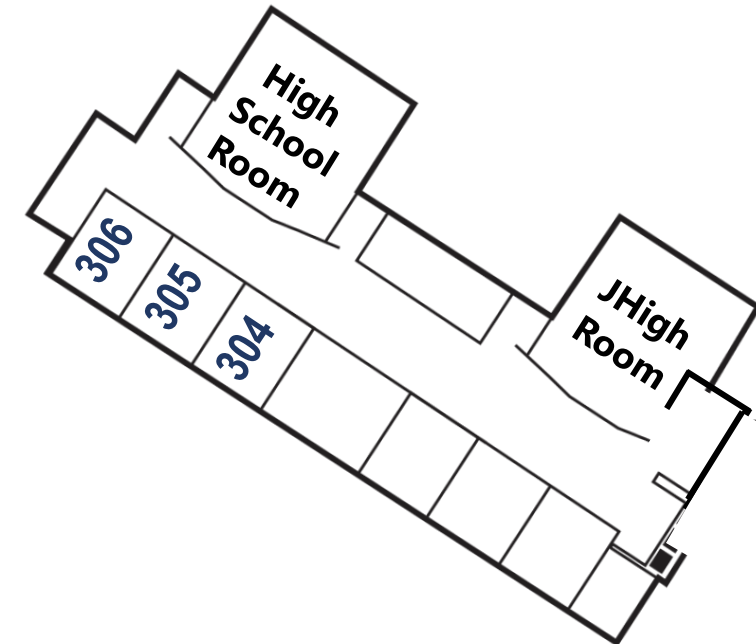

Questions? Let us know!

Kyle Leak
Adult Ministries Pastor
kleak@second.org

Mitch Boles
Student Pastor (teens)
mboles@second.org

Landon Church
Family Pastor (kids)
lchurch@second.org

1463 CAMPUS

5757 FM 1463 | KATY, TX
713.722.1850 | SECOND.ORG