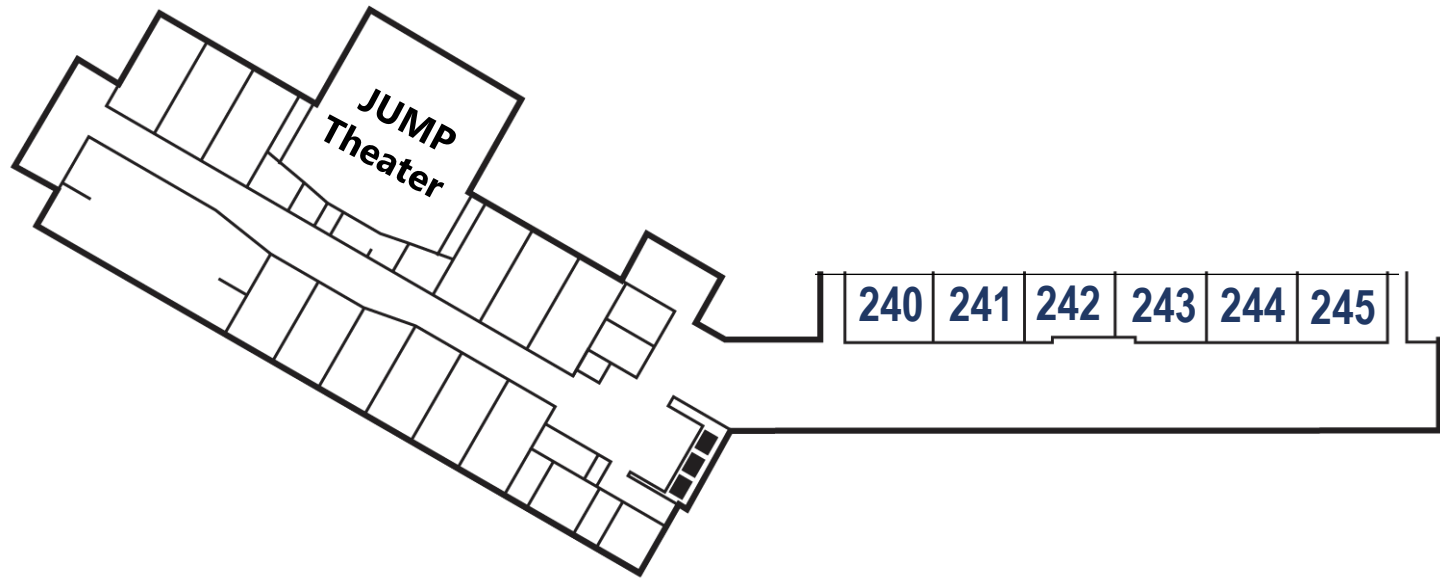

SECOND FLOOR

THIRD FLOOR