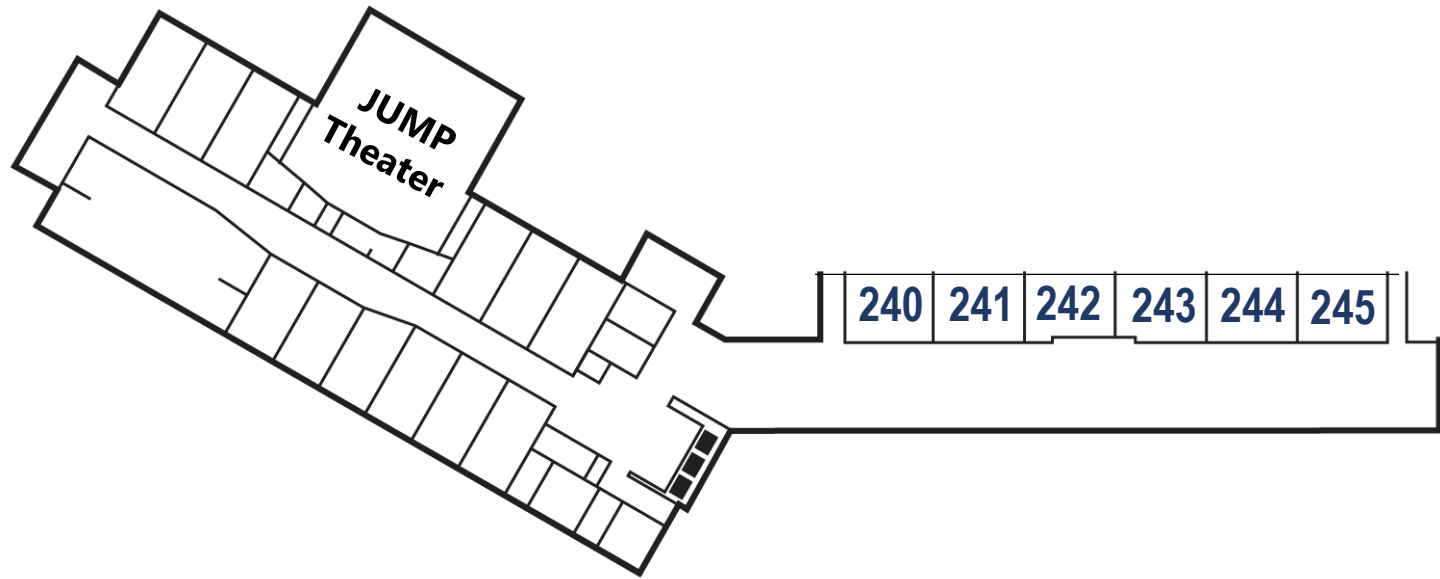

SECOND FLOOR

THIRD FLOOR