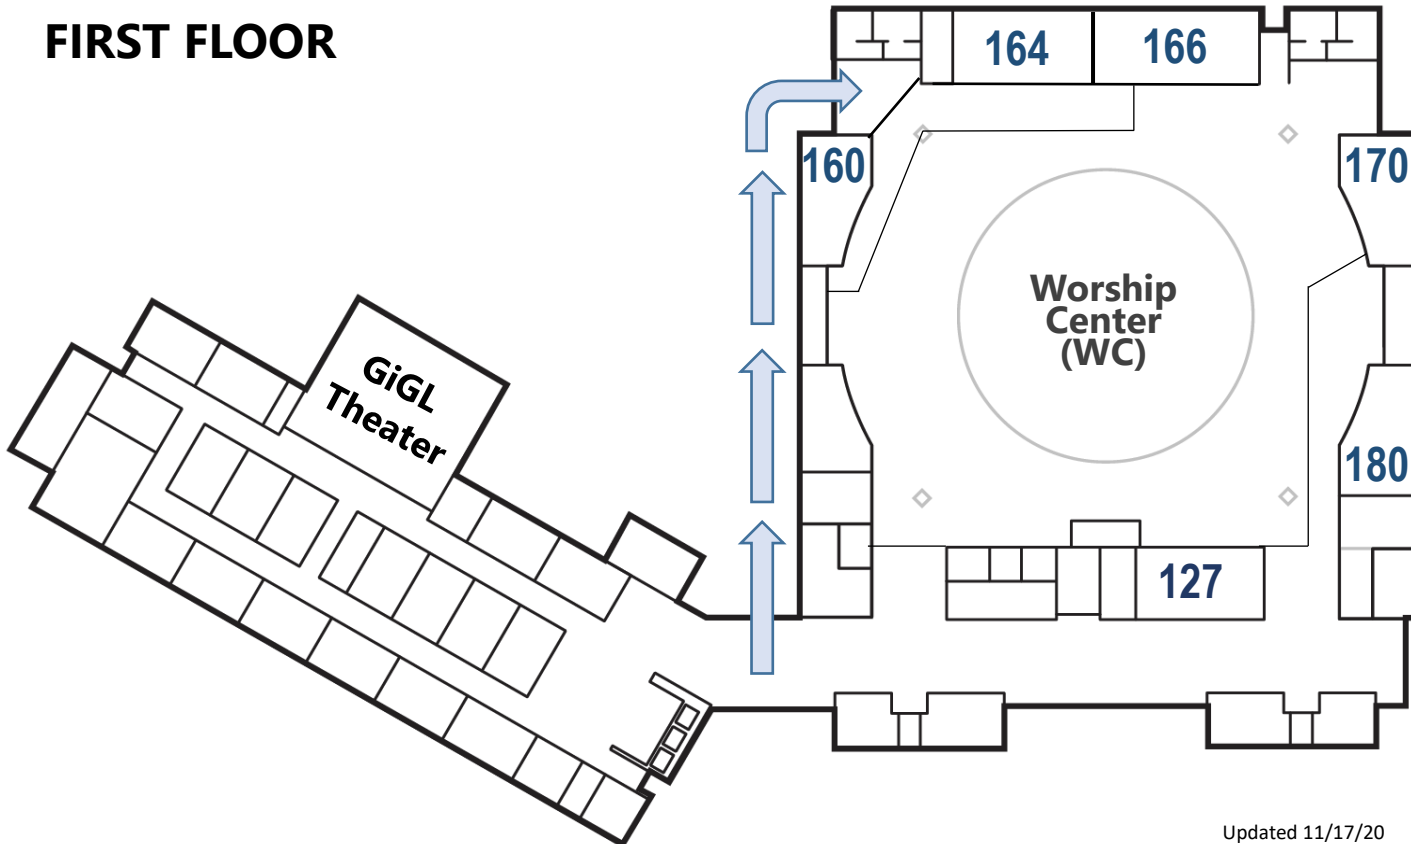

Bible Study Guide

1463 Campus

Worship

Two identical worship services take place each week at 9:30 and 11:00am.

Bible Study

Bible Study is offered for all ages at 9:30 and 11:00am. Shown here is a list of Adult Bible Study classes.

Time	Attendees		0-5yrs	Elementary	Teens	Class	Flr	Rm	
8:30	Married	50's-60's				Power Aid	1	164	
	All	60+				Cross Talk	1	WC	
9:30	Married	20's-30's	•			Ignite	2	244	
		30's-40's	•	•		Starting Point	2	240	
			•	•		Navigation	2	241	
		40's-50's		•	•	Anchored	1	127	
					•	•	Search Party	1	166
		All	All Ages			•	The Quest	1	180
					•	The Ranch	1	160	
	11:00	Single	20's				Encounter	2	240
			20's-40's	•	•	•	Oasis	2	243
		Married	20's-30's	•	•		Drive	2	241
50's-60's						Open Road	1	127	
All		All Ages		•	•	•	Unidos (Español)	2	245
				•	•	•	Light (中文)	3	304

FIRST FLOOR