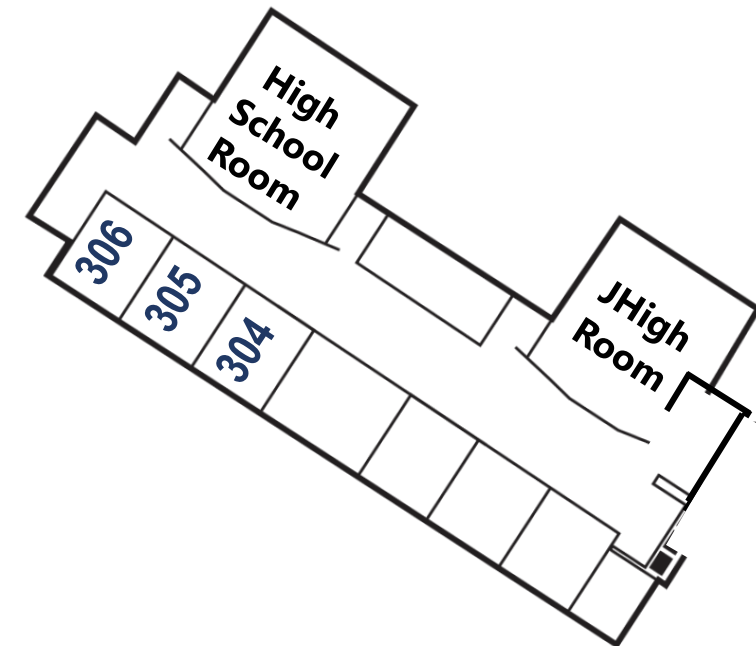

Questions? Let us know!

Kyle Leak
Adult Ministries Pastor
kleak@second.org

Mitch Boles
Student Pastor (teens)
mboles@second.org

Landon Church
Family Pastor (kids)
lchurch@second.org

1463 CAMPUS

5757 FM 1463 | KATY, TX
713.722.1850 | SECOND.ORG