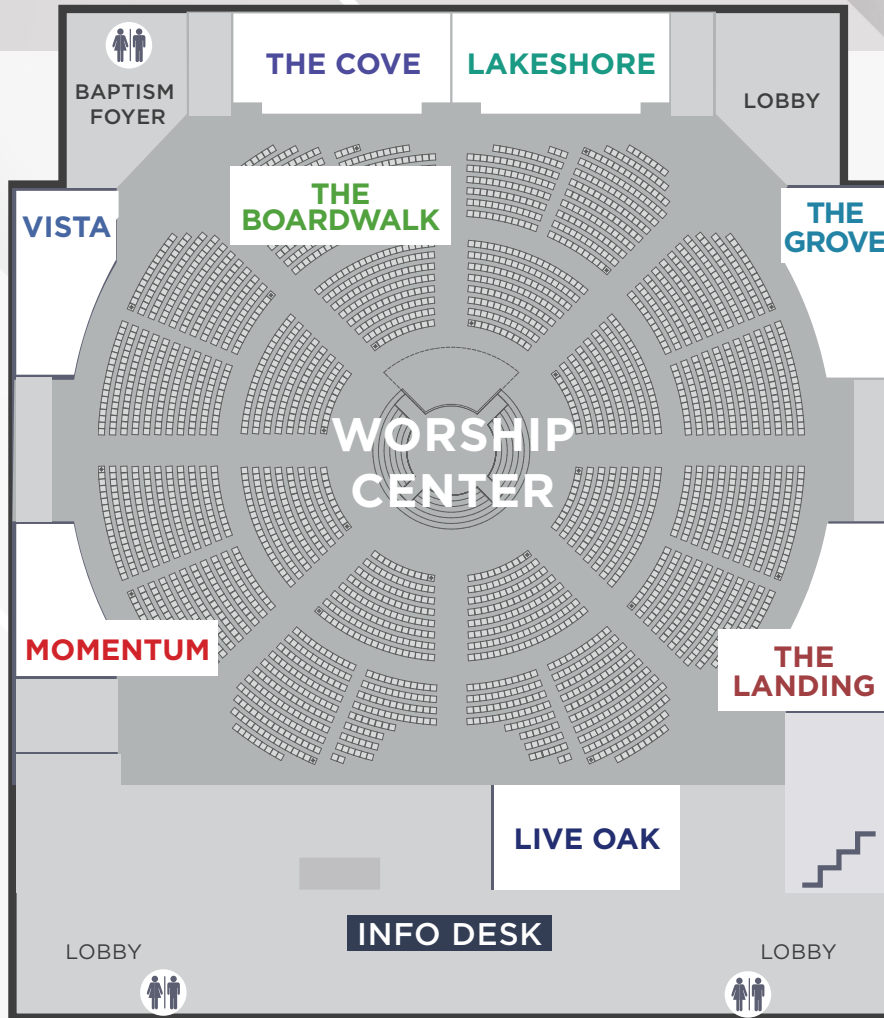

CAMPUS CLASSES

LEVEL 1

LEVEL 2

LEVEL 2 - CHILDREN'S HALL

BIBLE STUDY CLASSES

MOMENTUM

College and Young Singles
Room: 150 Inside Worship Center

VISTA

Single Adults Age 35+
Room: 152 Inside Worship Center

THE BOARDWALK

All Ages and Life Stages
Room: Inside Worship Center

LIVE OAK

Married Adults 25-35
Room: The Parlor (in Lobby)

THE TRAIL

Married Adults 30's
Room: 240 Level 2 Worship Center

RIDGELINE

Married Adults 35-45
2nd Floor JUMP Theater

THE GROVE

Married Adults 45-55
Room: 170 Inside Worship Center

THE COVE

Empty Nesters (Single/Married Adults)
Room: 160 Inside Worship Center

LAKESHORE

Senior Adults (Single/Married Adults)
Room: 162 Inside Worship Center

FOOTHILLS

All Ages and Life Stages
Room: 243 Level 2 Worship Center

LA FUENTE

Spanish Speaking Adults
Room: 242 Level 2 Worship Center

THE LANDING

Nearly/Newly
Room: 172 Level Inside Worship Center